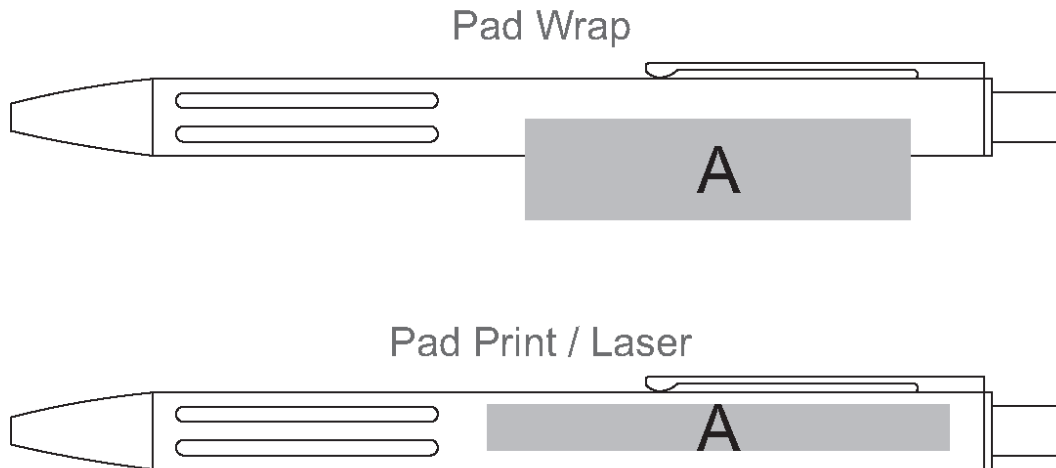

PEN-1402

Capital Ball Pen

***** Wrap Print on quantities over 500 *****

Need to know:

- Includes 1-Position Laser Engraving OR 1-Colour, 1-Position Pad Print (setup fee applies)
- **Laser Colour: White**
- **NB: Inclusive Branding is NOT applicable to Items marked as Reduced to Clear.**

Branding Options:

Position A

1. Laser Engraving (LA)
N/A
Size: 60mm wide x 6mm high
2. Pad Printing (PA)
4 Colours
Size: 60mm wide x 6mm high
3. Pad Wrap (PW)
1 Colour
Size: 50mm wide x 13mm high